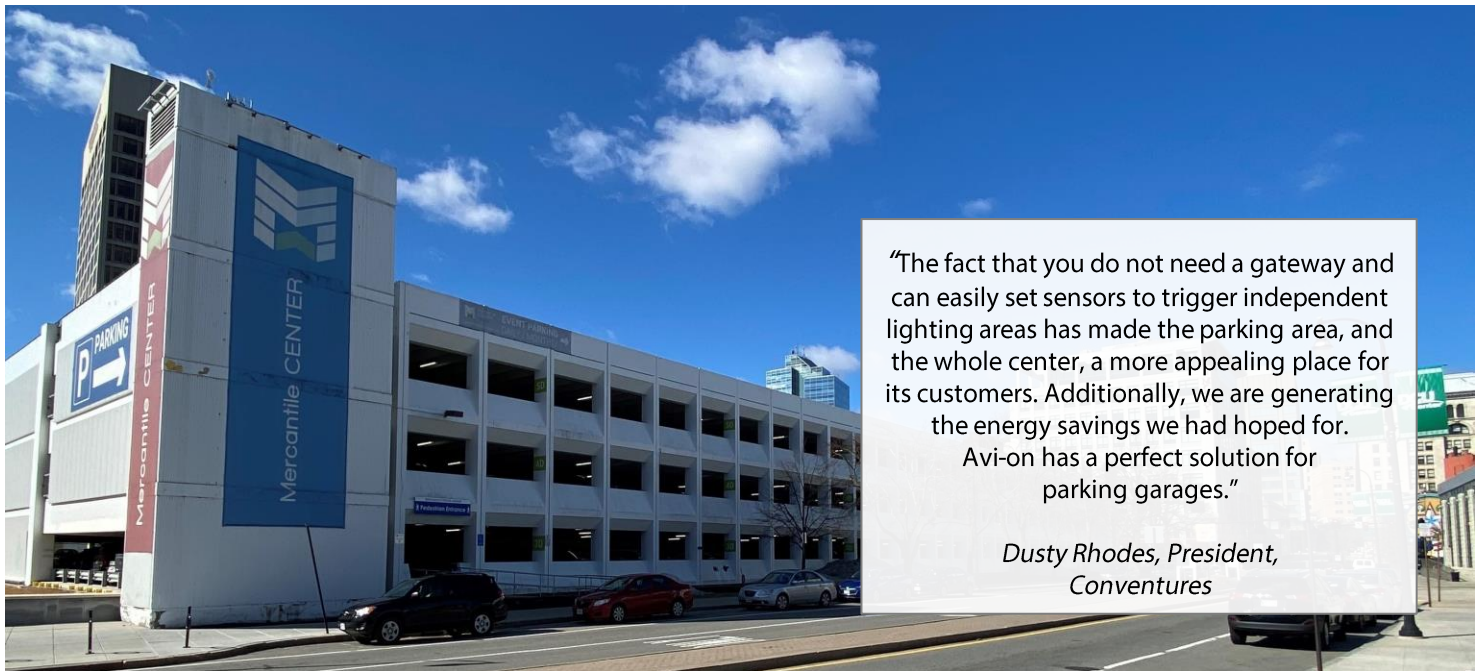

Parking Area

Worcester, MA

“The fact that you do not need a gateway and can easily set sensors to trigger independent lighting areas has made the parking area, and the whole center, a more appealing place for its customers. Additionally, we are generating the energy savings we had hoped for. Avi-on has a perfect solution for parking garages.”

*Dusty Rhodes, President,
Conventures*

Controls that solve the unique challenges of interior/exterior parking areas

Conventures, the property manager for Mercantile Center, chose *Avi-on Bluetooth® Lighting Controls* to alleviate challenges with an antiquated lighting controls system in this six level, 1600 parking space garage. Serving a premier mixed-use retail and office complex, adjacent to a large convention center, patrons utilize this garage at all hours.

- **Avi-on’s sensors were easy to install and configure.** The old lighting system was outdated. When cars drove *past* a fixture, the sensor activated, lighting the area *behind* the car, while leaving many areas entirely dark, causing patron security concerns. Avi-on’s system remedied these issues with easy-to-control overlapping combinations of fixtures, allowing necessary lights to turn on when cars pull into a specific floor or aisleway of the garage. Bi-level dimming leaves lights on low during business hours and off during the night.
- **Avi-on’s mobile app provides easy, remote management.** With a large, adjacent convention center hosting functions at all hours, the parking area management is thrilled that the iOS and Android mobile apps allow them to change lighting schedules and settings remotely.
- **Avi-on Controls increase ROI and maximize utility rebates.** The project utilized high end trim and robust scheduling features to maximize energy savings and rebates. Avi-on Advanced Controls also feature energy and IOT data monitoring capabilities, which is required by some utility providers to secure top-tier rebates.