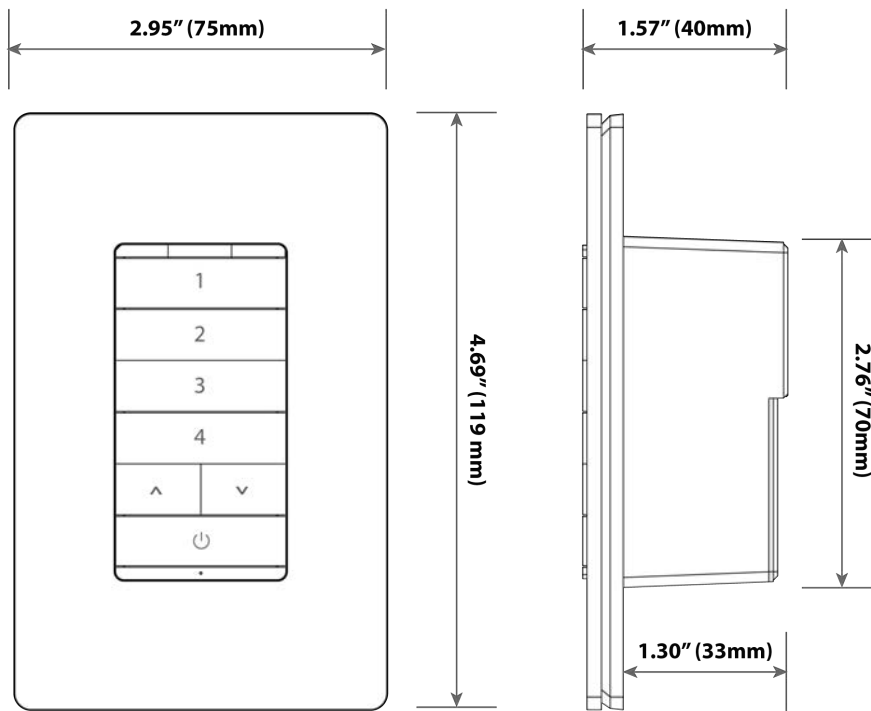

Power Wires	Green	Red	White	Black
16 gauge	GND	Load	Neutral	Line

Case Dimensions (Excluding Wires)

Part	Length	Width	Height
Scene Controller	4.69" (119mm)	2.95" (75mm)	1.57" (40mm)

Certifications

Regulatory	Description
USA	FCC ID: 2AFZI-AVIBG21 FCC Part 15, Subpart B (Class B) FCC Part 15.247
Canada	IC ID: 20544-AVIBG21 ICES-003, Issue 7, Oct. 2020 RSS-GEN Issue 5, Feb. 2021 Amendment 2 RSS-247 Issue 2, Feb. 2017
BQB	DID: D063032 Qualified Design ID (QDID): 205509 178212 175341
UL	UL File E519564 UL 60730-1 ED. 5 XACN/XACN7 Touch Lighting Controls

DIMENSIONS

Figure 1. Wall Station Dimensions

Figure 2. Back

ALL PRODUCT, PRODUCT SPECIFICATIONS AND DATA ARE SUBJECT TO CHANGE WITHOUT NOTICE TO IMPROVE RELIABILITY, FUNCTION OR DESIGN OR OTHERWISE. The information contained herein is believed to be reliable. Avi-on makes no warranty, representation or guarantee regarding the information contained herein, the suitability of the products for any particular purpose, or the continuing production of any product. Avi-on assumes no responsibility or liability whatsoever for the use of the information contained herein. The information contained herein, or any use of such information does not grant, explicitly or implicitly, to any party any patent rights, licenses, or any other intellectual property rights, whether with regard to such information itself or anything described by such information.