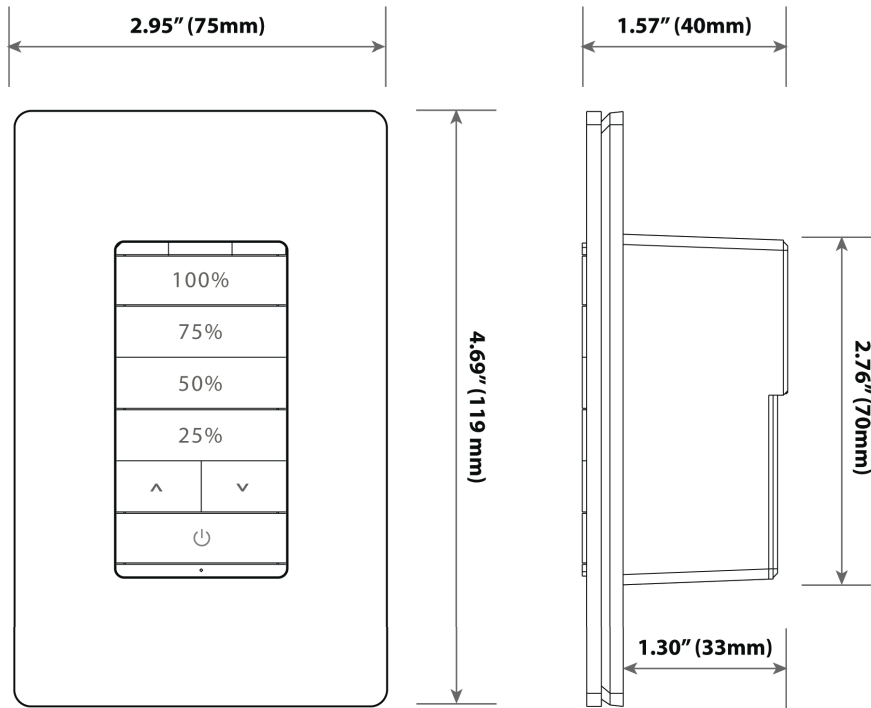

Power Wires	Green	Red	White	Black
16 gauge	GND	Load	Neutral	Line

Case Dimensions (Excluding Wires)

Part	Length	Width	Height
Dimming Wall Station	4.69" (119mm)	2.95" (75mm)	1.57" (40mm)

Certifications

Regulatory	Description
USA	FCC ID: 2AFZI-AVIBG21 FCC Part 15, Subpart B (Class B) FCC Part 15.247
Canada	IC ID: 20544-AVIBG21 ICES-003, Issue 7, Oct. 2020 RSS-GEN Issue 5, Feb. 2021 Amendment 2 RSS-247 Issue 2, Feb. 2017
BQB	DID: D063032 Qualified Design ID (QDID): 205509 178212 175341
UL	UL File E519564 UL 60730-1 ED. 5 XACN/XACN7 Touch Lighting Controls

DIMENSIONS

Figure 1. Wall Station Dimensions (AC & Battery)

Figure 2. Back

ALL PRODUCT, PRODUCT SPECIFICATIONS AND DATA ARE SUBJECT TO CHANGE WITHOUT NOTICE TO IMPROVE RELIABILITY, FUNCTION OR DESIGN OR OTHERWISE. The information contained herein is believed to be reliable. Avi-on makes no warranty, representation or guarantee regarding the information contained herein, the suitability of the products for any particular purpose, or the continuing production of any product. Avi-on assumes no responsibility or liability whatsoever for the use of the information contained herein. The information contained herein, or any use of such information does not grant, explicitly or implicitly, to any party any patent rights, licenses, or any other intellectual property rights, whether with regard to such information itself or anything described by such information.