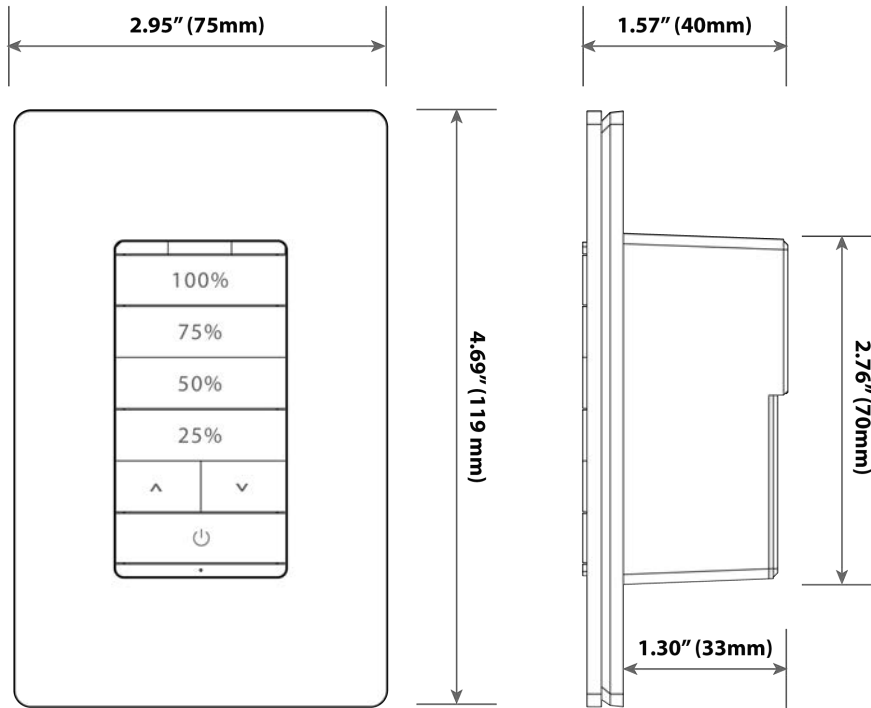

Power Wires	Green	Red	White	Black
16 gauge	GND	Load	Neutral	Line

Case Dimensions (Excluding Wires)

Part	Length	Width	Height
Dimming Wall Station	4.69" (119mm)	2.95" (75mm)	1.57" (40mm)

Certifications

Regulatory	Description
USA	FCC ID: 2AFZI-AVIBG21 FCC Part 15, Subpart B (Class B) FCC Part 15.247
Canada	IC ID: 20544-AVIBG21 ICES-003, Issue 7, Oct. 2020 RSS-GEN Issue 5, Feb. 2021 Amendment 2 RSS-247 Issue 2, Feb. 2017
BQB	DID: D063032 Qualified Design ID (QDID): 205509 178212 175341
UL	UL File E519564 UL 60730-1 ED. 5 XACN/XACN7 Touch Lighting Controls

DIMENSIONS

Figure 1. Wall Station Dimensions

Figure 2. Back

ALL PRODUCT, PRODUCT SPECIFICATIONS AND DATA ARE SUBJECT TO CHANGE WITHOUT NOTICE TO IMPROVE RELIABILITY, FUNCTION OR DESIGN OR OTHERWISE. The information contained herein is believed to be reliable. Avi-on makes no warranty, representation or guarantee regarding the information contained herein, the suitability of the products for any particular purpose, or the continuing production of any product. Avi-on assumes no responsibility or liability whatsoever for the use of the information contained herein. The information contained herein, or any use of such information does not grant, explicitly or implicitly, to any party any patent rights, licenses, or any other intellectual property rights, whether with regard to such information itself or anything described by such information.