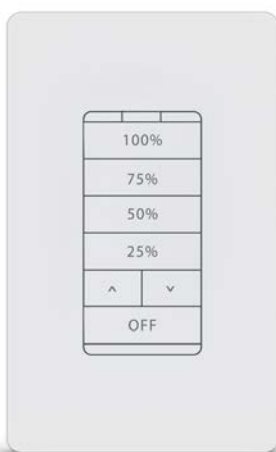

Avi-on Bluetooth® lighting controls: easy to install, easy to use, and easy to change.

Dimming Wall Station

- **Gateway-free, Distributed Control**
Gain optimal energy savings without a complicated gateway: no single point of failure, no extra cost/hassle, and no special network or panel installation
- **Easy-to-install Battery-Powered Wall Stations**
Install battery-powered wall controllers with 12+ year battery life and no special wiring
- **Preset Scenes and Settings**
Use the Avi-on mobile app to associate common lighting settings, zones, and scenes to wall station buttons in each area
- **Color-capable Wireless Switching**
Use wall stations or mobile apps to wirelessly control Avi-on compatible color changing luminaires
- **IT-friendly Policy**
Run stand-alone or use cell modem to avoid core network integration
- **Control the Whole Campus**
Control classrooms, offices, gym's, hallways, and parking lots using a single platform: less training, less up-keep