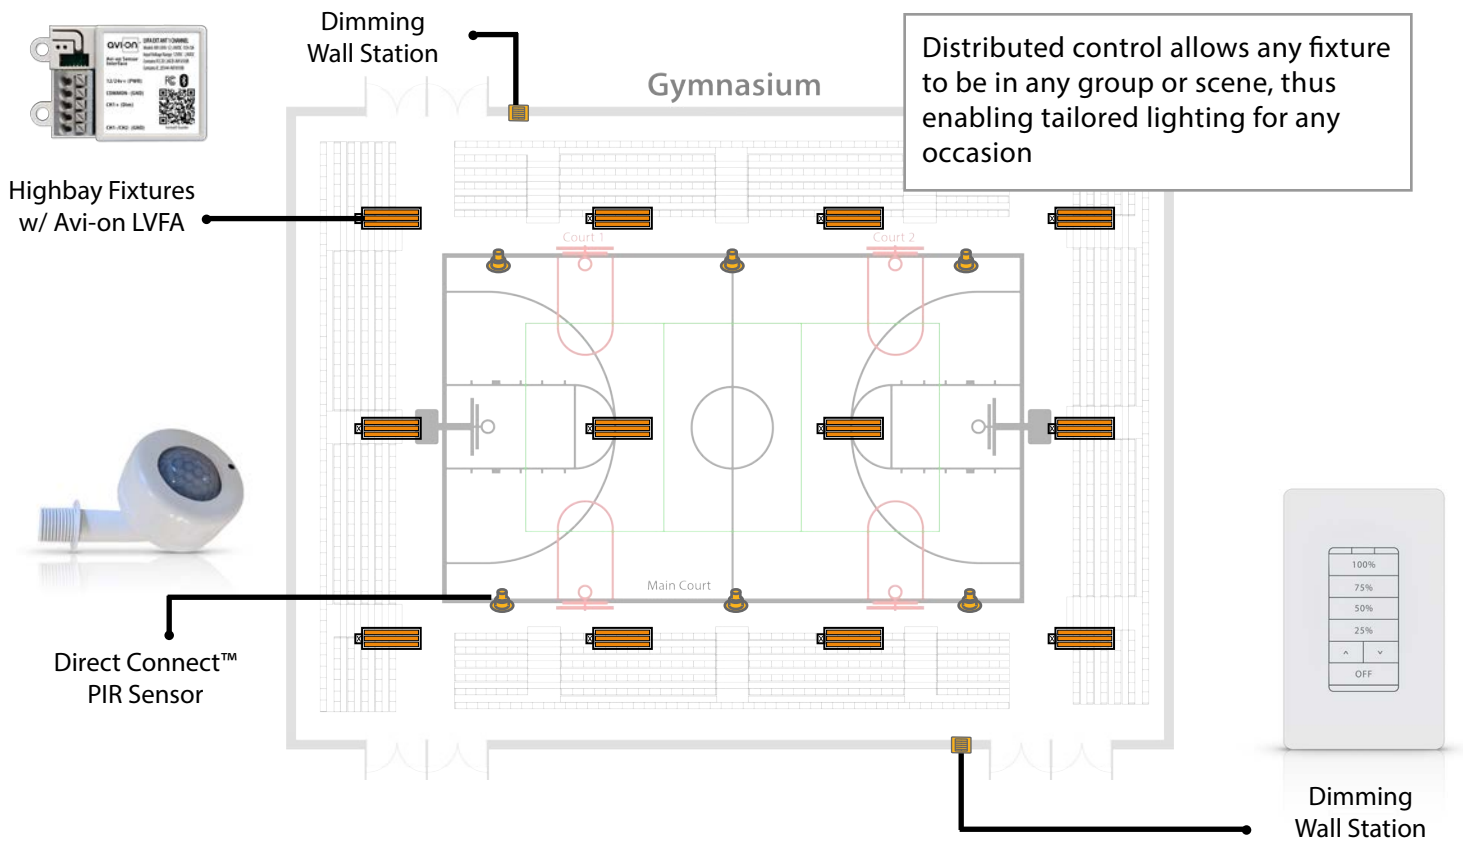

ONE SOLUTION FOR INTERIOR & EXTERIOR APPLICATIONS

Avi-on App

School facility managers want simple, flexible lighting controls

Educational facilities are complex. Classrooms, gyms, hallways, offices, and parking areas all have their unique needs, and many areas are multi-use, requiring frequent changes to lighting. Most networked lighting controls are too complicated for in-building personnel to manage themselves. Education facilities need solutions that meet aggressive cost targets, can be self-managed, and don't require IT support. Most of all, they need a system that just works.

Avi-on Bluetooth® lighting controls: easy to install, easy to use, and easy to change.

Dimming Wall Station

- **Gateway-free, Distributed Control**
Gain optimal energy savings without a complicated gateway: no single point of failure, no extra cost/hassle, and no special network or panel installation
- **Easy-to-install Battery-Powered Wall Stations**
Install battery-powered wall controllers with 12+ year battery life and no special wiring
- **Preset Scenes and Settings**
Use the Avi-on mobile app to associate common lighting settings, zones, and scenes to wall station buttons in each area
- **Color-capable Wireless Switching**
Use wall stations or mobile apps to wirelessly control Avi-on compatible color changing luminaires
- **IT-friendly Policy**
Run stand-alone or use cell modem to avoid core network integration
- **Control the Whole Campus**
Control classrooms, offices, gym's, hallways, and parking lots using a single platform: less training, less up-keep

Color made easy

Enhance mood and productivity of students and teachers using Avi-on Dynamic Color Tuning, which creates the experience of natural daylight in the classroom.

Control the whole campus

Avi-on mesh provides worry-free wireless connectivity and can grow as your needs do.