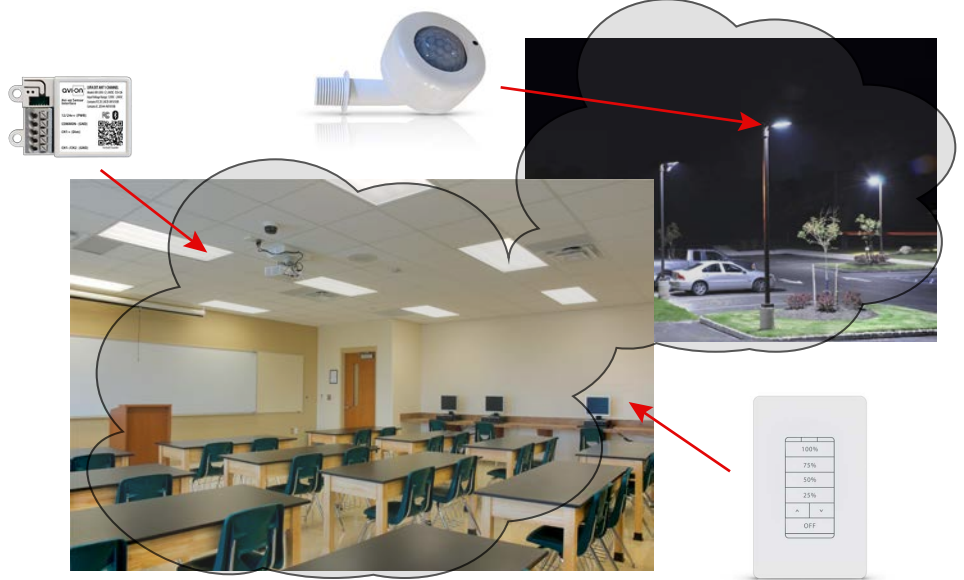

Control the whole campus

Avi-on mesh provides worry-free wireless connectivity and can grow as your needs do.

Call Avi-on Sales
(877) AVION-US
(877) 284-6687

prosales@avi-on.com