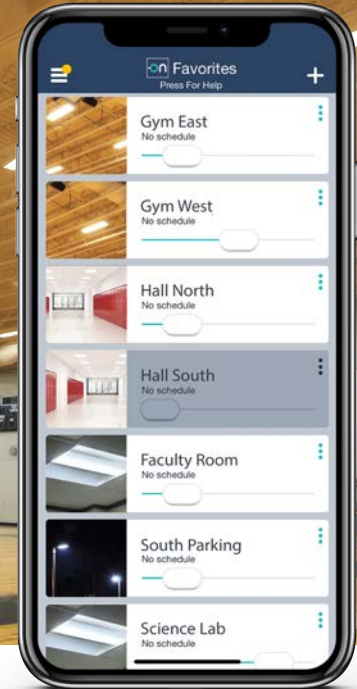

ONE SOLUTION FOR INTERIOR & EXTERIOR APPLICATIONS

Avi-on App

School facility managers want simple, flexible lighting controls

Educational facilities are complex. Classrooms, gyms, hallways, offices, and parking areas all have their unique needs, and many areas are multi-use, requiring frequent changes to lighting. Most networked lighting controls are too complicated for in-building personnel to manage themselves. Education facilities need solutions that meet aggressive cost targets, can be self-managed, and don't require IT support. Most of all, they need a system that just works.

Avi-on Bluetooth® lighting controls: easy to install, easy to use, and easy to change.

Dimming Wall Station

- **Gateway-free, Distributed Control**
Gain optimal energy savings without a complicated gateway: no single point of failure, no extra cost/hassle, and no special network or panel installation
- **Easy-to-install Battery-Powered Wall Stations**
Install battery-powered wall controllers with 12+ year battery life and no special wiring
- **Preset Scenes and Settings**
Use the Avi-on mobile app to associate common lighting settings, zones, and scenes to wall station buttons in each area
- **Color-capable Wireless Switching**
Use wall stations or mobile apps to wirelessly control Avi-on compatible color changing luminaires
- **IT-friendly Policy**
Run stand-alone or use cell modem to avoid core network integration
- **Control the Whole Campus**
Control classrooms, offices, gym's, hallways, and parking lots using a single platform: less training, less up-keep

Color made easy

Enhance mood and productivity of students and teachers using Avi-on Dynamic Color Tuning, which creates the experience of natural daylight in the classroom.

Control the whole campus

Avi-on mesh provides worry-free wireless connectivity and can grow as your needs do.