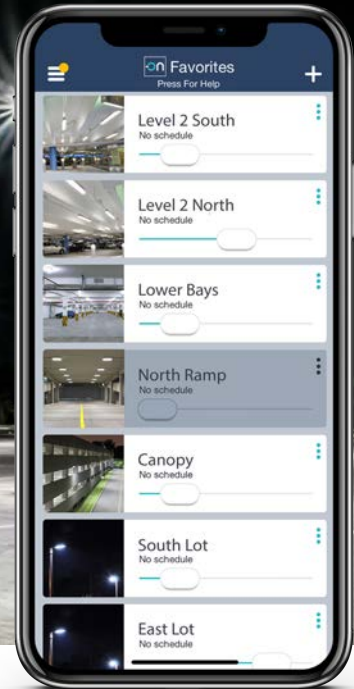

ONE SOLUTION FOR INTERIOR & EXTERIOR APPLICATIONS

Avi-on App

Facility managers want simple lighting controls

Most networked lighting controls are too complicated to install in outdoor settings. Other systems struggle when distanced from the building IT infrastructure. And, sealing network equipment to the elements is always a challenge. Building owners/operators want solutions that optimize energy savings, can be self-managed, and do not require IT support. Most of all, facility managers need a solution that just works.

Fixtures with
Avi-on LVFA

Distributed control allows any fixture to be in any group or scene, thus enabling tailored lighting for any occasion

Override
Wall Station
(indoor)

Direct Connect™
PIR Sensor

Intelligent Zoning

- Flexibly group and zone lights. Improve safety and security by tying sensors at entry points and intersections so that a pedestrian or car will trigger a whole row at a time
- Combine scheduled operations plus sensors to manage lighting whether the facility is open, or closed...all without gateways, complicated panels, or special networking equipment