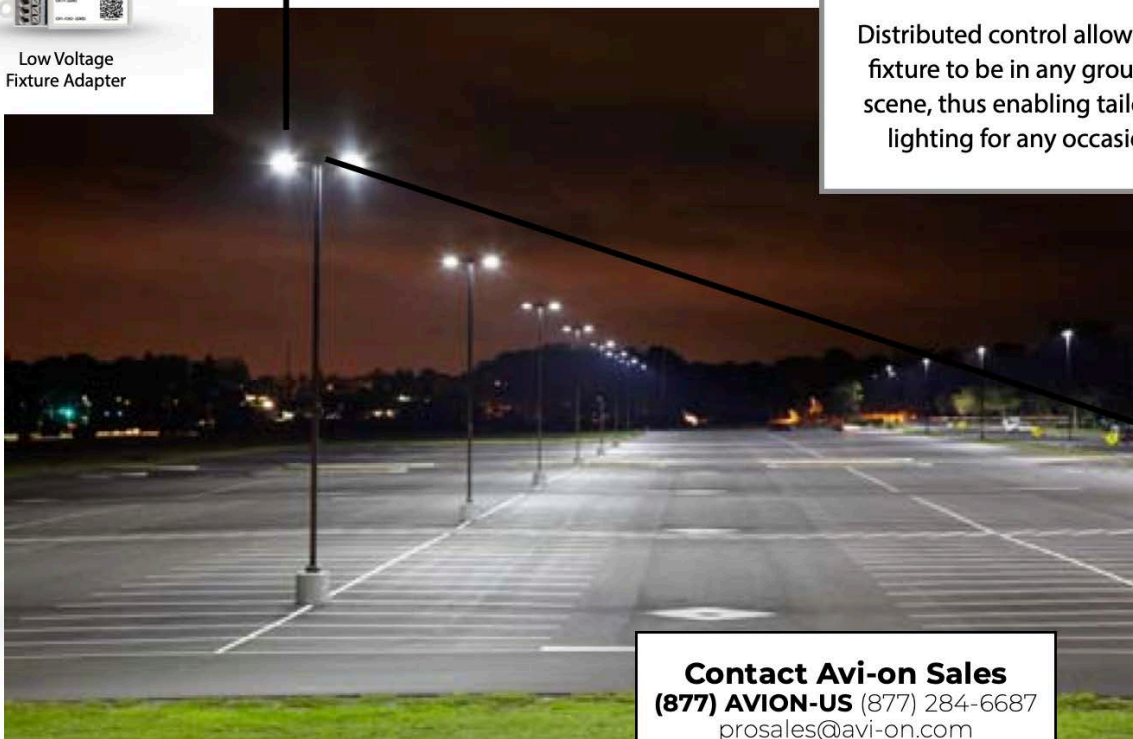

COMPANIES CHOOSE AVI-ON TO MAXIMIZE THEIR ROI

Avi-on maximizes utility rebates, annual energy savings, productivity, safety, and convenience... while reducing installation and ongoing maintenance costs and providing flexibility to reconfigure how the lighting in spaces operates using software instead of re-wiring.

Distributed control allows any fixture to be in any group or scene, thus enabling tailored lighting for any occasion