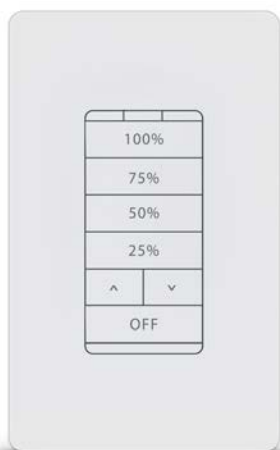

Dimming
Wall Station

- **Gateway-free, Distributed Control**
  Gain optimal energy savings without a complicated gateway: no single point of failure, no extra cost/hassle, and no special network or panel installation...indoors or out
- **Virtually Unlimited Range**
  Mesh networking allows full coverage of luminaires and sensors without repeaters or gateways
- **Hassle-free App Programming**
  Intuitive tools enable rapid setup of sensors, schedules, and zones. Easily mix sensors and schedules, then create control strategies that give visitors convenience and security along with energy savings
- **IT-friendly Policy**
  Run the system stand-alone, or use a cell modem to avoid core IT network integration
- **Optional Cloud Connectivity**
  Manage user access control, device configurations, remote diagnostics, and future reporting/upgrades with a robust, utility-grade platform and web application

Call Avi-on Sales
(877) AVION-US
(877) 284-6687
prosales@avi-on.com