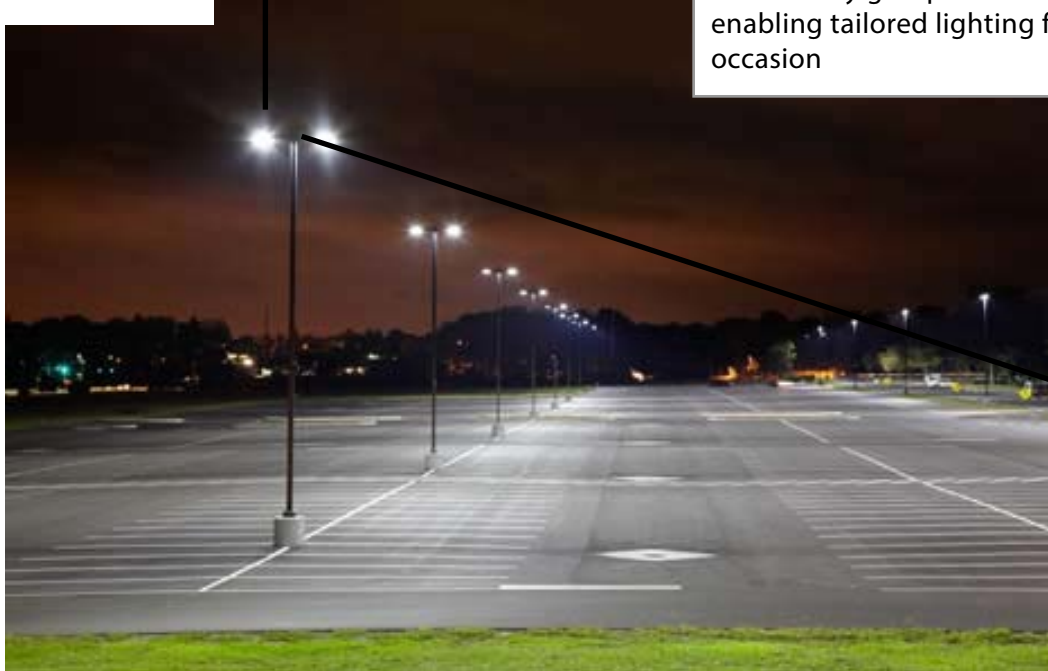

Fixtures with
Avi-on LVFA

Distributed control allows any fixture to be in any group or scene, thus enabling tailored lighting for any occasion

Override
Wall Station
(indoor)

Direct Connect™
PIR Sensor

Intelligent Zoning

- Flexibly group and zone lights. Improve safety and security by tying sensors at entry points and intersections so that a pedestrian or car will trigger a whole row at a time
- Combine scheduled operations plus sensors to manage lighting whether the facility is open, or closed...all without gateways, complicated panels, or special networking equipment