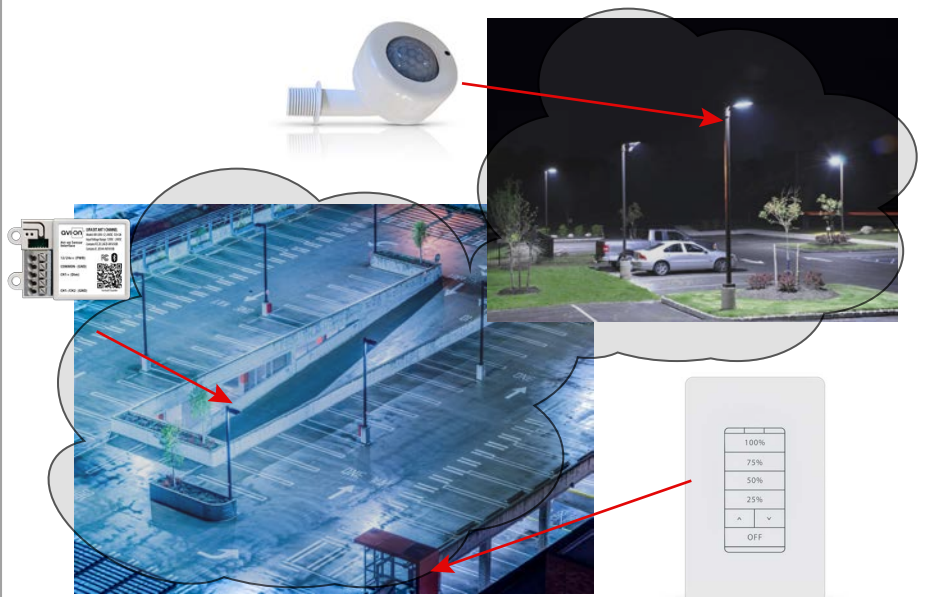

Virtually unlimited coverage

Avi-on mesh provides worry-free wireless connectivity and can grow as your needs do.

Call Avi-on Sales
(877) AVION-US
(877) 284-6687
prosales@avi-on.com