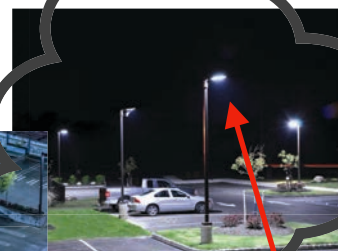

Manage user access/control, device configurations, remote diagnostics, and future reporting/upgrades with a robust, utility-grade platform and web application

INTELLIGENT ZONING

- Flexibly group and zone lights. Improve safety and security by tying sensors at entry points and intersections so that a pedestrian or car will trigger a whole row at a time
- Combine scheduled operations plus sensors to manage lighting whether the facility is open, or closed...all without gateways, complicated panels, or special networking equipment

VIRTUALLY UNLIMITED COVERAGE

Avi-on mesh provides worry-free wireless connectivity that grows with your needs for interior and exterior applications..

Low Voltage Fixture Adapter

Override Wall Station (Indoor)