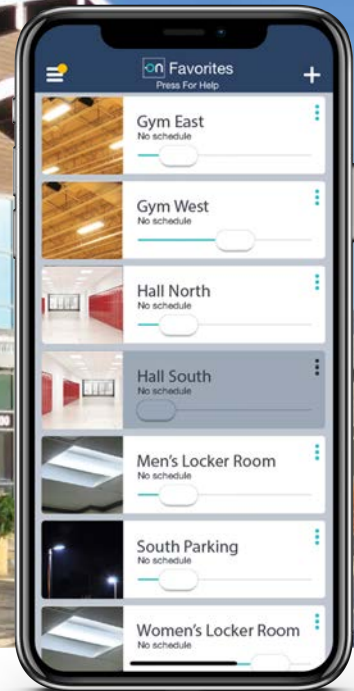

BLUETOOTH LIGHTING MADE SIMPLE

Avi-on App

Facility managers want simple lighting controls

Most networked lighting controls are too complicated to manage and reconfigure. Building owners/operators are demanding solutions that optimize energy usage, can be self-managed, and don't require IT support. Most of all they need a system that just works.

Avi-on makes controls that are easy to install, use and change. We take simplicity seriously without limiting the ability to customize for any configuration.

Scene Controller

- **Gateway-free, Distributed Control**
Optimal energy savings & easy reconfiguration without a single point of failure or the cost/hassle of gateways and network installations
- **Flexible Control Strategies**
Mix scheduled and sensor based controls with no gateways required
- **Hassle-free App Programming**
Intuitive tools enabling rapid setup and changes to any combination of sensors, zones, schedules, scenes
- **IT-friendly Policy**
Run stand-alone or use cell modem to avoid corporate network integration
- **Control the Whole Property**
Combine indoor and outdoor lighting control in one easy to use system
- **Optional Cloud Connectivity**
Robust, utility-grade platform manages user access control, device configurations, remote diagnostics and future reporting/upgrades