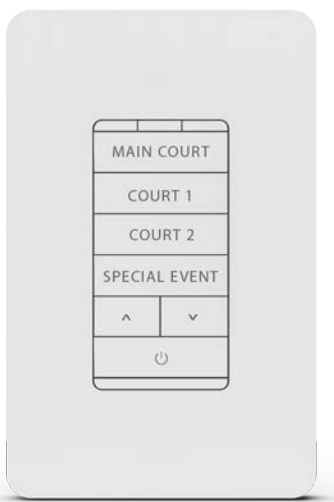

Avi-on makes controls that are easy to install, use and change. We take simplicity seriously without limiting the ability to customize for any configuration.

Scene Controller

- **Gateway-free, Distributed Control**
Optimal energy savings & easy reconfiguration without a single point of failure or the cost/hassle of gateways and network installations
- **Flexible Control Strategies**
Mix scheduled and sensor based controls with no gateways required
- **Hassle-free App Programming**
Intuitive tools enabling rapid setup and changes to any combination of sensors, zones, schedules, scenes
- **IT-friendly Policy**
Run stand-alone or use cell modem to avoid corporate network integration
- **Control the Whole Property**
Combine indoor and outdoor lighting control in one easy to use system
- **Optional Cloud Connectivity**
Robust, utility-grade platform manages user access control, device configurations, remote diagnostics and future reporting/upgrades