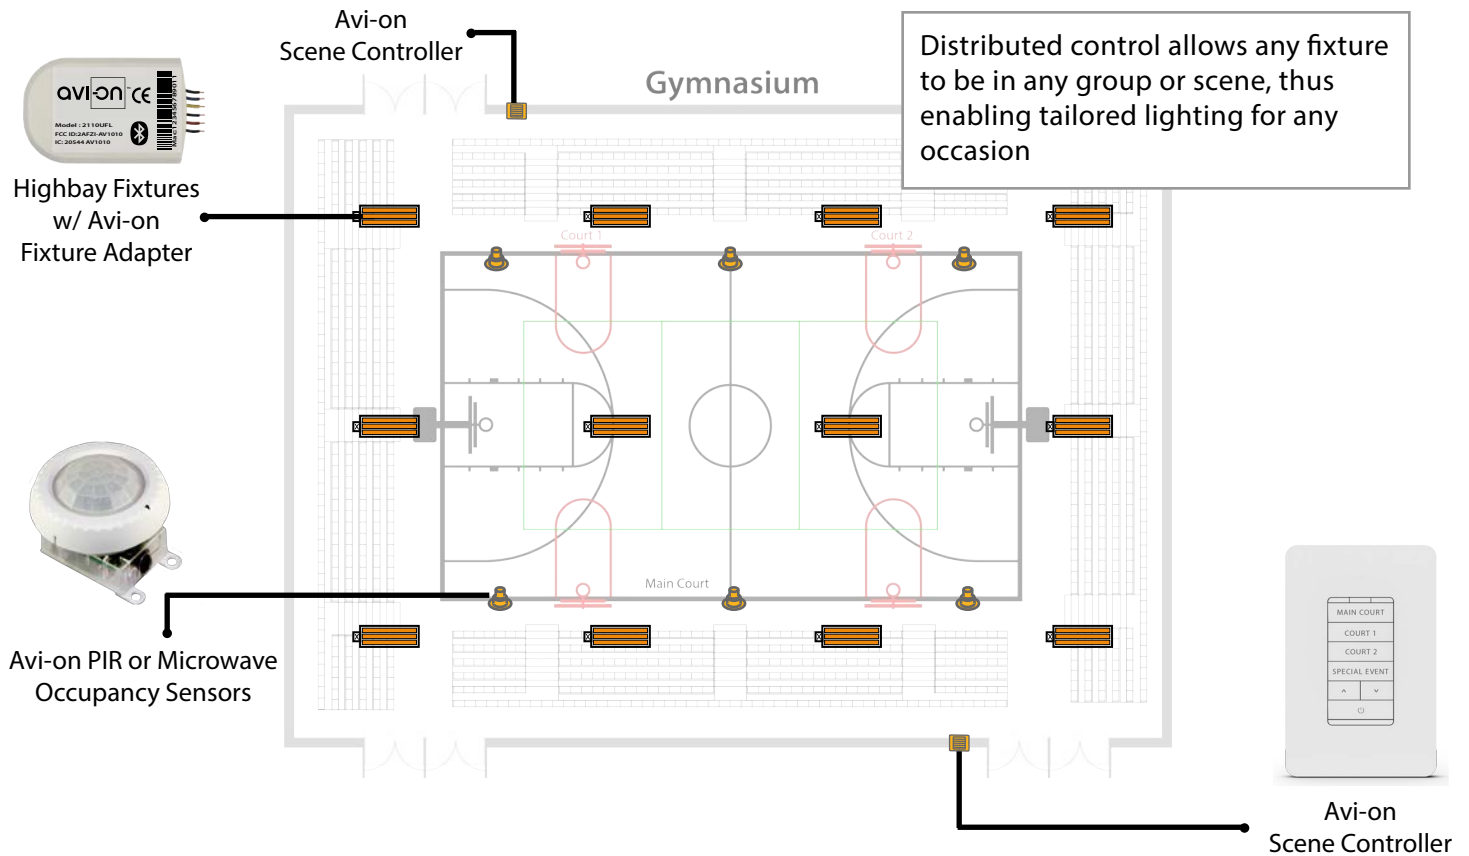

Avi-on believes that lighting controls should be simple.

With decades of experience at the forefront of industrial networking and IOT technology, we built a unique, patented Mesh platform based on Bluetooth® technology. We liberated the fixture from the circuit, and the switches from the walls. Then we added mobile and web-based management tools that liberated the customer from the tyranny of programming and maintenance. At Avi-on, simple means easy.

Color made easy

Enhance mood and productivity of students and teachers using Avi-on Dynamic Color Tuning, which creates the experience of natural daylight in the classroom.