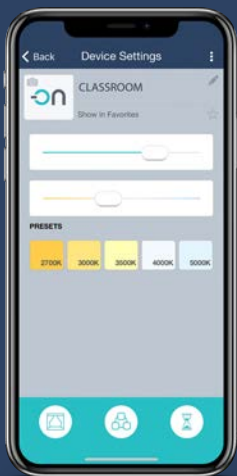

Call Avi-on Sales
(877) AVION-US
(877) 284-6687
prosales@avi-on.com

Avi-on believes that lighting controls should be simple.

With decades of experience at the forefront of industrial networking and IOT technology, we built a unique, patented Mesh platform based on Bluetooth® technology. We liberated the fixture from the circuit, and the switches from the walls. Then we added mobile and web-based management tools that liberated the customer from the tyranny of programming and maintenance. At Avi-on, simple means easy.

Color made easy

Enhance mood and productivity of students and teachers using Avi-on Dynamic Color Tuning, which creates the experience of natural daylight in the classroom.

Virtually unlimited coverage

Avi-on mesh provides worry-free wireless connectivity and can grow as your needs do.